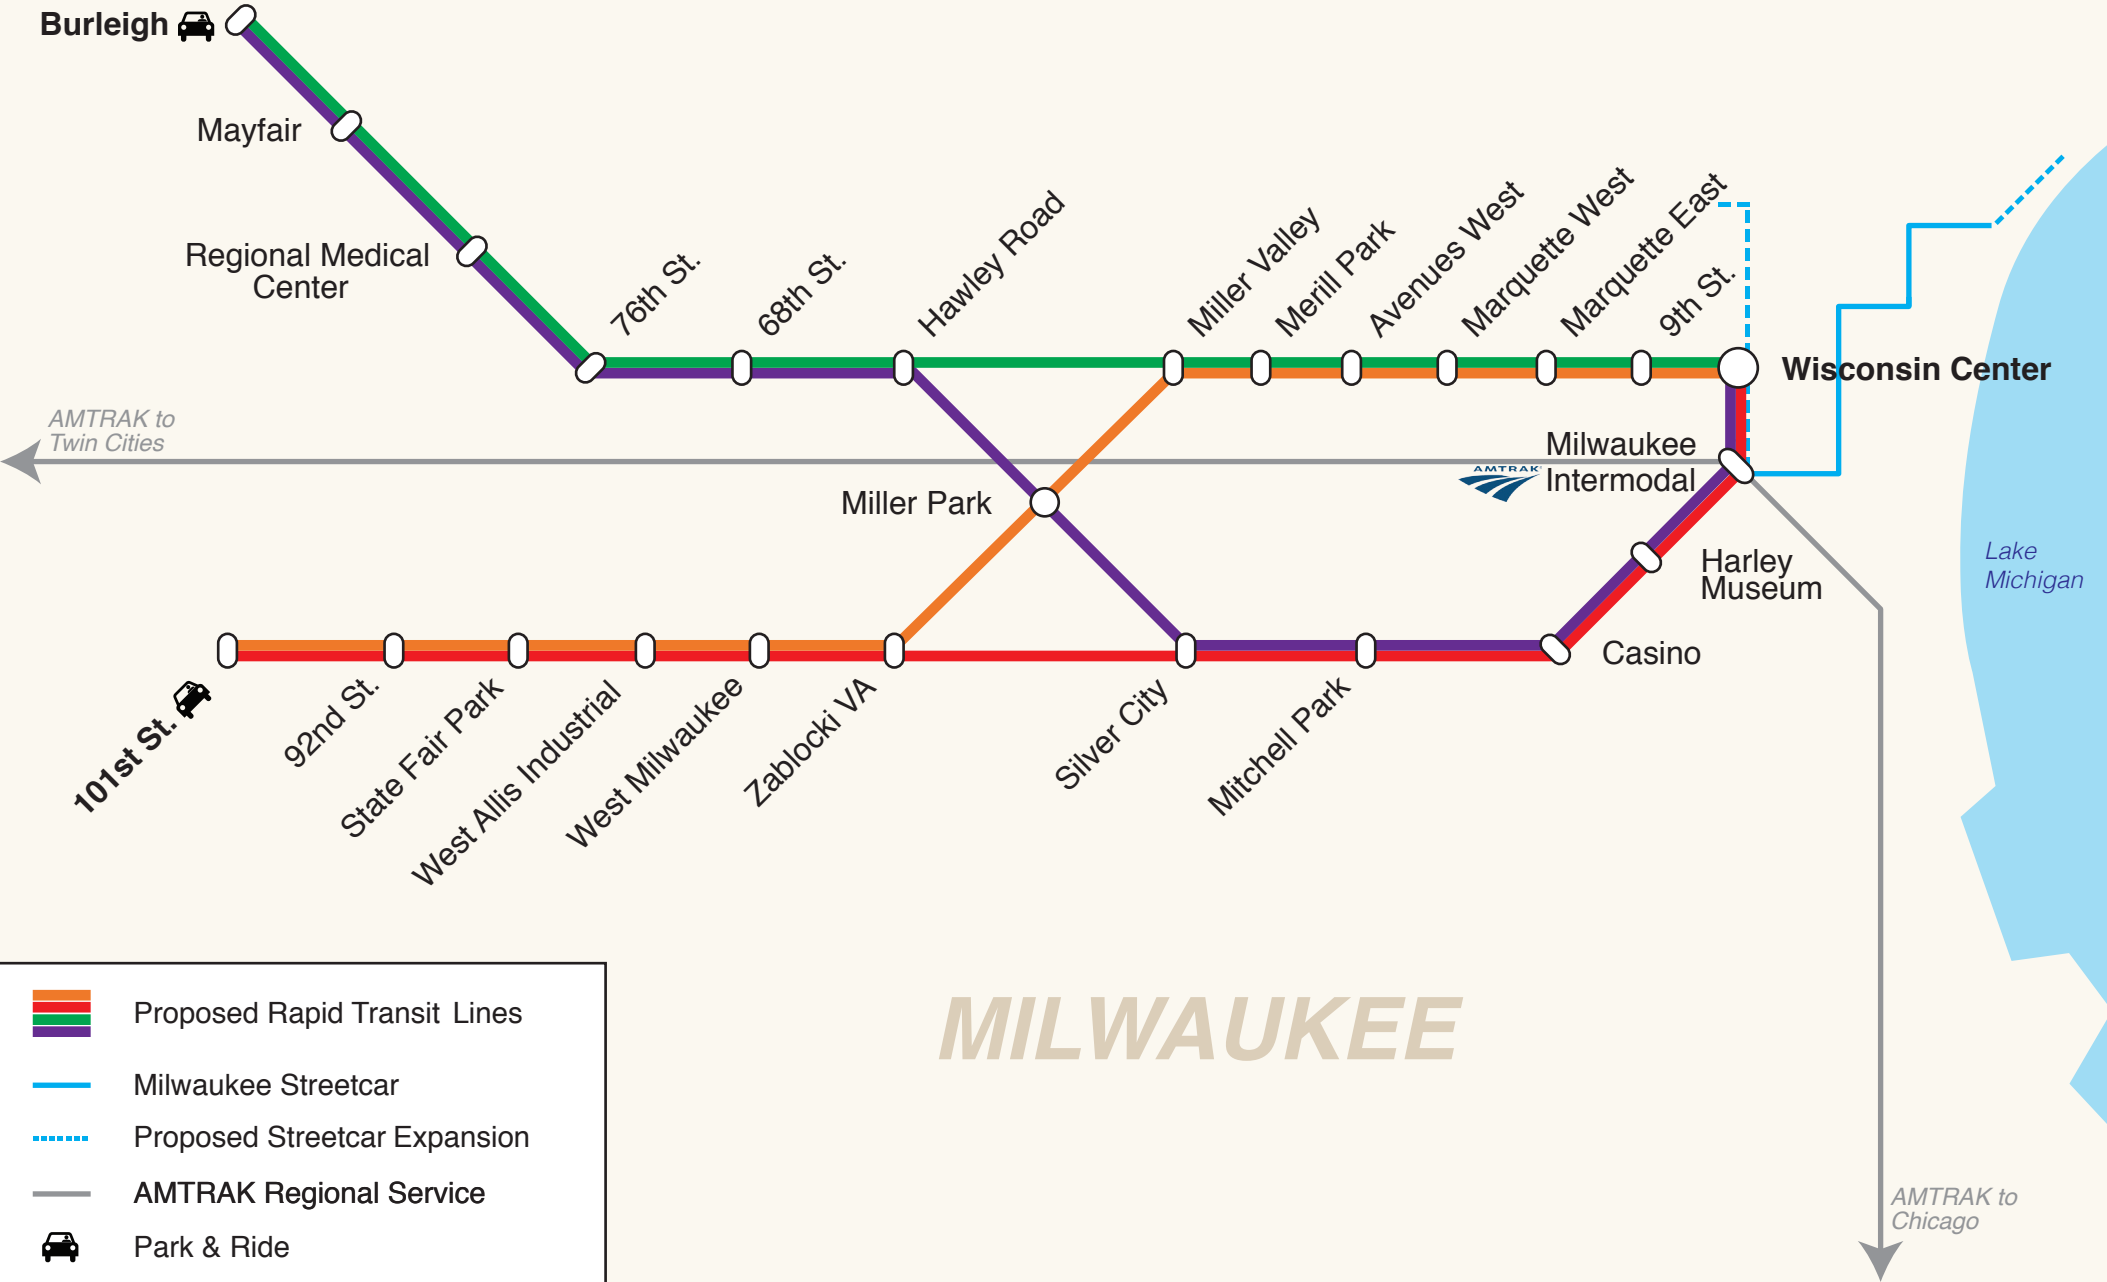

A Better Solution for the I-94 East-West Corridor

"Rehab/Transit" Alternative

Burleigh 

Mayfair

Regional Medical Center

76th St.

68th St.

Hawley Road

Miller Valley

Merrill Park

Avenues West

Marquette West

Marquette East

9th St.

Wisconsin Center

AMTRAK to Twin Cities

Miller Park

Milwaukee Intermodal

Harley Museum

Casino

Lake Michigan

101st St. 

92nd St.

State Fair Park

West Allis Industrial

West Milwaukee

Zablocki VA

Silver City

Mitchell Park

MILWAUKEE

AMTRAK to Chicago

-  Proposed Rapid Transit Lines
-  Milwaukee Streetcar
-  Proposed Streetcar Expansion
-  AMTRAK Regional Service
-  Park & Ride